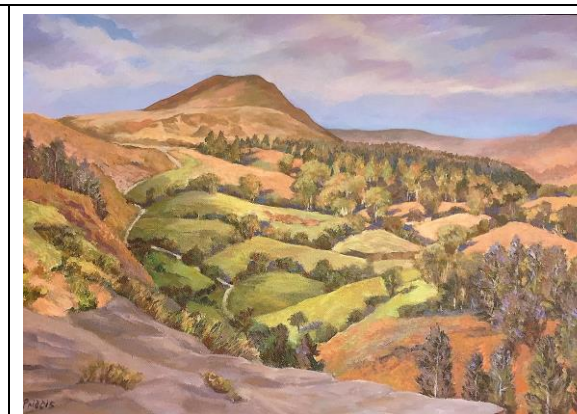

**Open Studio weekends**

**CHRISTMAS EVENT AT ROUND OAK**

**4<sup>th</sup> – 6<sup>th</sup> and 11<sup>th</sup> -13<sup>th</sup> December: 10am-4pm**

**100% profits to local children in need**

Old Crow Cottage  
Acrylic on canvas size A2 **£155**

Talhenbont Woodlands, Criccieth  
Acrylic on canvas, 33cms square,  
framed **£75**

Porthmadog Marshes  
Acrylic on canvas, 33cms square,  
framed **£75**

Pen y Fan mountain  
Acrylic on block canvas size A2 **£155**