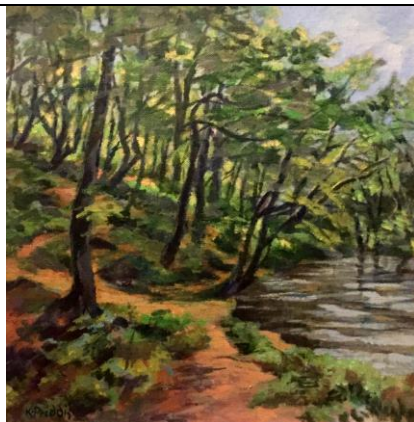

**Open Studio weekends**

**CHRISTMAS EVENT AT ROUND OAK**

**4<sup>th</sup> – 6<sup>th</sup> and 11<sup>th</sup> -13<sup>th</sup> December: 10am-4pm**

**100% profits to local children in need**

Old Crow Cottage  
Acrylic on canvas size A2 **£155**

Talhenbont Woodlands, Criccieth  
Acrylic on canvas, 33cms square,  
framed **£75**

Porthmadog Marshes  
Acrylic on canvas, 33cms square,  
framed **£75**

Pen y Fan mountain  
Acrylic on block canvas size A2 **£155**